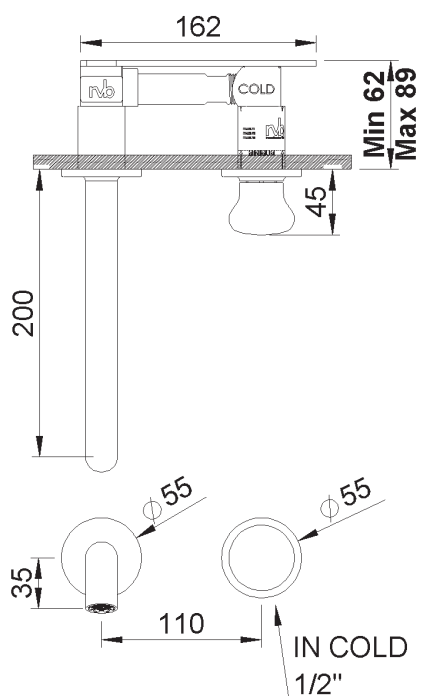

**PRODUCT TECHNICAL SHEET**

Collection : **DEVILLE**

Ref. : **1955.--.48**

Robinet lave-mains mural 2 trous à encastrer, bec 200mm

Inbouw fonteinkraan voor wandmontage, uitloop 200mm

Concealed wall-mounted washbasin tap, 2-hole, spout 200mm

**Picture**

**Product details**

Flow at 3 bar : Restricted 5 l/min

Internal mechanism : Ceramic valve 1/4 turn

**Technical drawing**

RC0.V01