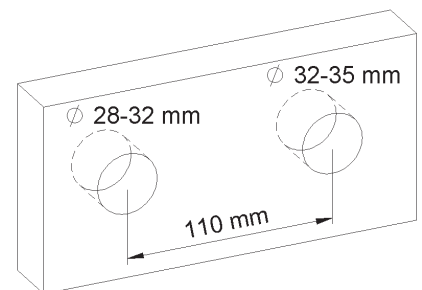

**PRODUCT TECHNICAL SHEET**

Collection : **DEVILLE**

Ref. : **1955.--.48**

Robinet lave-mains mural 2 trous à encastrer, bec 200mm

Inbouw fonteinkraan voor wandmontage, uitloop 200mm

Concealed wall-mounted washbasin tap, 2-hole, spout 200mm

**Picture**

**Product details**

Flow at 3 bar : Restricted 5 l/min

Internal mechanism : Ceramic valve 1/4 turn

**Technical drawing**

RC0.V01